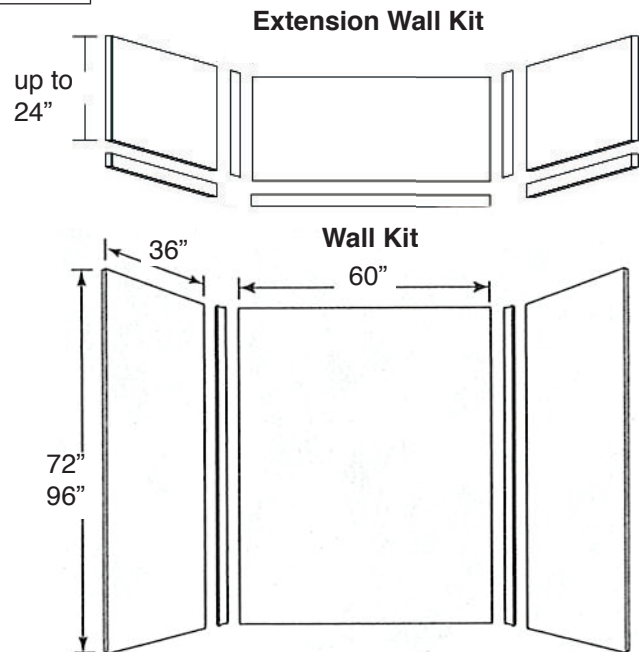

FEATURES

- 60" x 36" Shower/Tub Walls for new or existing construction.
- Thick 1/4" SaraMar® compression molded solid surface material for superior strength, beauty and easy cleaning. Surface will not support bacteria growth.
- Easier to install than tile. Walls glue right over existing surface. Walls have a beveled outside edge and are trimmable for custom fit.
- EWK Wall Kits include three wall panels, two color coordinated inside corner trim pieces and four 11-oz. tubes 100% silicone adhesive. Available in 72" and 96" panel height.
- EWKX Wall Kits include three 72" H wall panels, two color coordinated inside corner trim pieces, installation materials and EXK Extension Wall Kit that adds up to an additional 24" in height.
- 10 Year Limited Residential Warranty / 3 Year Commercial Warranty

COLORS

- 3 solid and 6 pattern colors.

OPTIONS

- Storage pods, grab bars, storage shelves, flat inside corner molding, colored aluminum trim, outside corner trims and window trim kit.

Specified Model

	SIZE	MODEL NO.	DESCRIPTION	Width	Depth	Height
SHOWER WALL KITS						
☐	60" x 36" x 72"	EWK603672	Shower Wall Kit	60"	to 36"	72"
☐	60" x 36" x 96"	EWK603696	Shower Wall Kit	60"	to 36"	96"
☐	60" x 36" x 96"	EWKX603696	Shower Walls & Ext. Kit	60"	to 36"	96"
OPTIONAL COMPONENTS						
☐	60" x 36" x 3"	F6036	Shower Base	60"	36"	3"
☐	60" x 36" x 24"	EXK603624	Extension Wall Kit	60"	to 36"	to 24"

To Be Specified: Color

	Shower Walls Solid Colors	Color-Coordinated Inside Corner Trim
☐	31 White	31 White
☐	38 Bisque	38 Bisque
☐	39 Grey	39 Grey
	Pattern Colors	
☐	41 Bianca	31 White
☐	42 Dover Stone	39 Grey
☐	43 Sorento	38 Bisque
☐	44 Sea Fog	39 Grey
☐	45 Bleached Oak	38 Bisque
☐	46 Cameo	38 Bisque