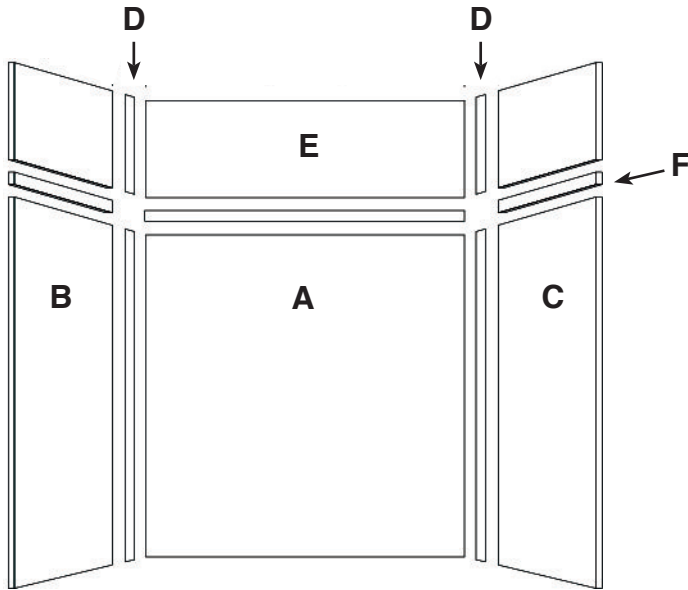

FEATURES

- 60" x 36" Shower/Tub Walls for new or existing construction.
- Thick 1/4" SaraMar® compression molded solid surface material for superior strength, beauty and easy cleaning. Surface will not support bacteria growth.
- Easier to install than tile. Walls glue right over existing surface. Walls have a beveled outside edge and are trimmable for custom fit.
- EWK Wall Kits include three wall panels, two color coordinated inside corner trim pieces and four 11-oz. tubes 100% silicone adhesive. Available in 72" and 96" panel height.
- EWKX Wall Kits include three 72" H wall panels, two color coordinated inside corner trim pieces, installation materials and EXK Extension Wall Kit that adds up to an additional 24" in height.
- 10 Year Limited Residential Warranty / 3 Year Commercial Warranty

COLORS

- 3 solid and 6 pattern colors.

OPTIONS

- Storage pods, grab bars, storage shelves, flat inside corner molding, colored aluminum trim, outside corner trims and window trim kit.

EWK603672 shown with F6036 Shower Base

Specified Model

	SIZE	MODEL NO.	DESCRIPTION	Width	Depth	Height
SHOWER WALL KITS						
<input type="checkbox"/>	60" x 36" x 72"	EWK603672	Shower Wall Kit	60"	to 36"	72"
<input type="checkbox"/>	60" x 36" x 96"	EWK603696	Shower Wall Kit	60"	to 36"	96"
<input type="checkbox"/>	60" x 36" x 96"	EWKX603696	Shower Walls & Ext. Kit	60"	to 36"	96"
OPTIONAL COMPONENTS						
<input type="checkbox"/>	60" x 36" x 3"	F6036	Shower Base	60"	36"	3"
<input type="checkbox"/>	60" x 36" x 24"	EXK603624	Extension Wall Kit	60"	to 36"	to 24"

60" x 36" shower/tub walls EWK6036_

	MODEL NO	DESCRIPTION
A	EWK603672	Back Wall (1 panel)
B	or	Left End Wall (1 panel)
C	EWK603696	Right End Wall (1 panel)
D		Inside Corner Trim (2 pcs.)
E	EXK603624	Extension Wall Kit (3 pcs)
D		Inside Corner Trim (2 pcs.)
F		Seam Joint Trim (2 pcs.)