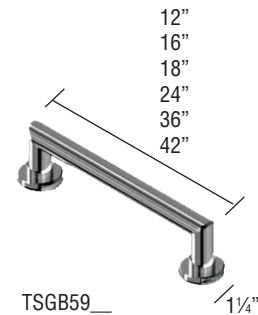

EST Seam Trim

SaraMar® Trim Kits

EFIM Flat Inside Corner Trim

Grab Bars

TSGB59_

Solid Surface Kits

ESSK8
2 Shower Shelves

ESTK8
2 Shower Shelves
and Soap Dish