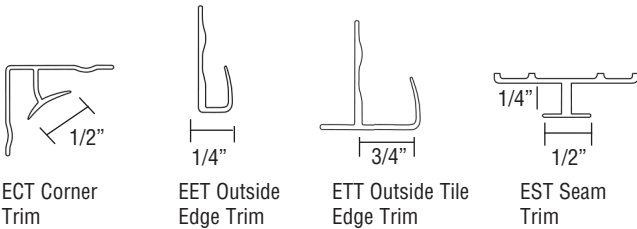

OPTIONS: STORAGE PODS

Available for on-site installation. Must be ordered separately. See Accessories Specification for further information.

STV Vertical Storage Pods

STH Horizontal Storage Pods

OPTIONS: ACCESSORIES

Available for on-site installation. Must be ordered separately. See Accessories Specification for further information.

Colored Aluminum Trim Kits

ECT Corner Trim

EET Outside Edge Trim

ETT Outside Tile Edge Trim