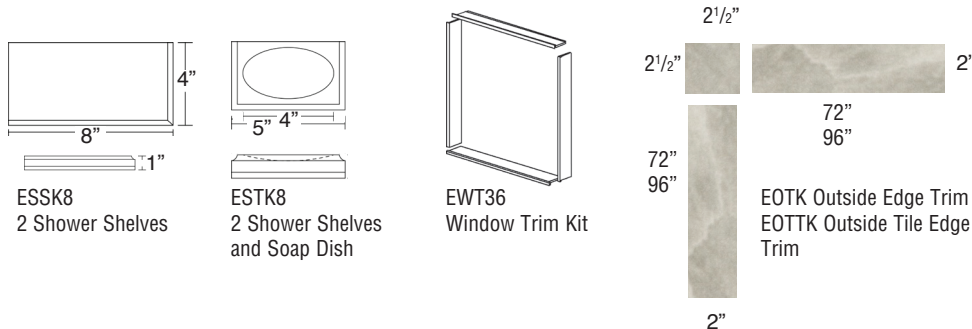

EST Seam Trim

SaraMar® Trim Kits

EFIM Flat Inside Corner Trim

Grab Bars

TSGB59_

Solid Surface Kits

ESSK8
2 Shower Shelves

ESTK8
2 Shower Shelves
and Soap Dish